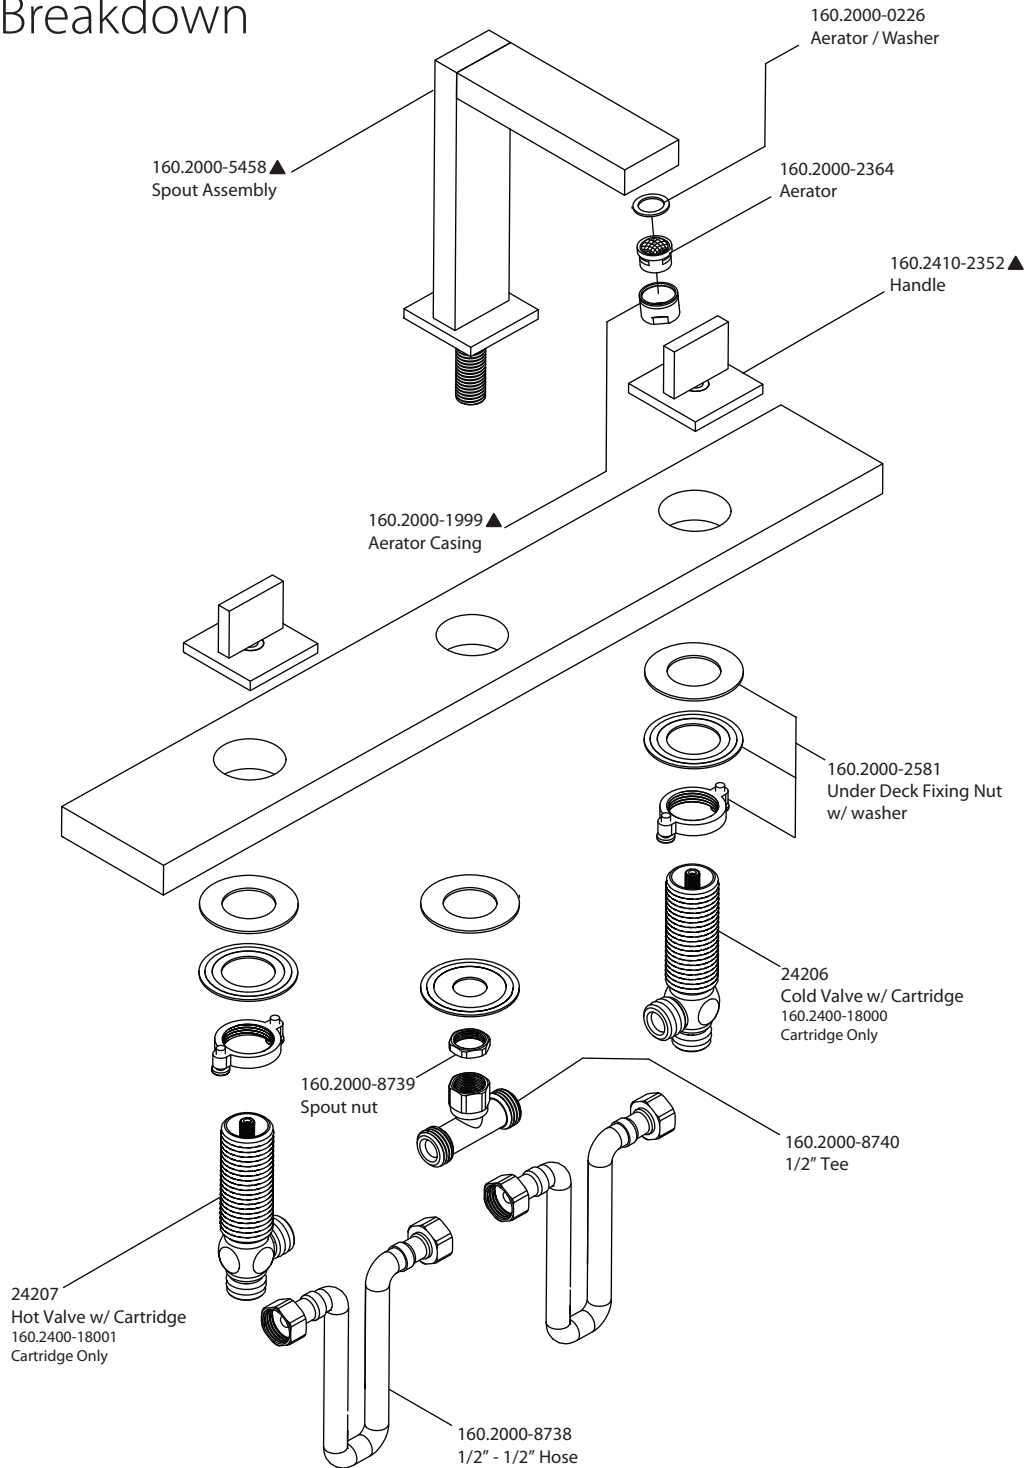

Product Parts Breakdown

isenberg
innovation+design

160.2000